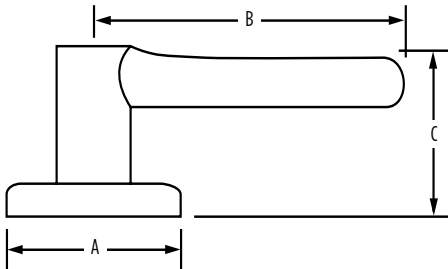

### AVAILABLE FUNCTIONS:

Passage

Privacy

Entry

Inactive

MONTREAL - SQUARE ROSE	15 Satin Nickel	514 Matte Black
Passage	<input type="checkbox"/>	<input type="checkbox"/>
Privacy	<input type="checkbox"/>	<input type="checkbox"/>
Entry	<input type="checkbox"/>	<input type="checkbox"/>
Inactive	<input type="checkbox"/>	<input type="checkbox"/>

## SPECIFICATIONS

<b>Door Prep</b>	Cross Bore 2-1/8" Edge Bore 1" Latch Face 1" x 2-1/4"
<b>Backset</b>	Adjustable to 2-3/8" or 2-3/4"
<b>Door Thickness</b>	1-3/8" - 1-3/4" doors standard. 2-1/4" doors optional
<b>Cylinder</b>	SmartKey
<b>Faceplates</b>	1" x 2-1/4". Includes square corner, radius corner and drive-in
<b>Strikes</b>	2-1/4" full lip. Includes square corner and radius corner
<b>Bolt</b>	1/2" throw. Nickel plated
<b>Door Handing</b>	Reversible for right or left-hand doors
<b>ANSI/BHMA</b>	A156.2 Grade 2
<b>ADA</b>	Functions GLA 101, GLA 12 satisfies section 4.13.9 ADA Requirement
<b>ASTM</b>	All Weiser product meets ASTM E 331 water penetration testing

Dimensions	A	B	C	C (Keyed)
Montreal (Square Rose)	2 5/8"	4 1/4"	2 5/8"	2 1/16"